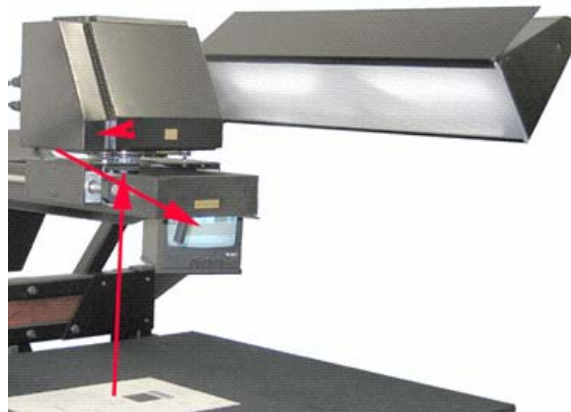

## VIDEO ALIGNMENT SYSTEM

**Icam's** through the lens document alignment system, allows the operator to see the document as the camera sees it. The video camera looks through the lens at the document. Constantly showing its position and size. The output is displayed on a black and white monitor positioned at the rear of the camera in the operators eye line.