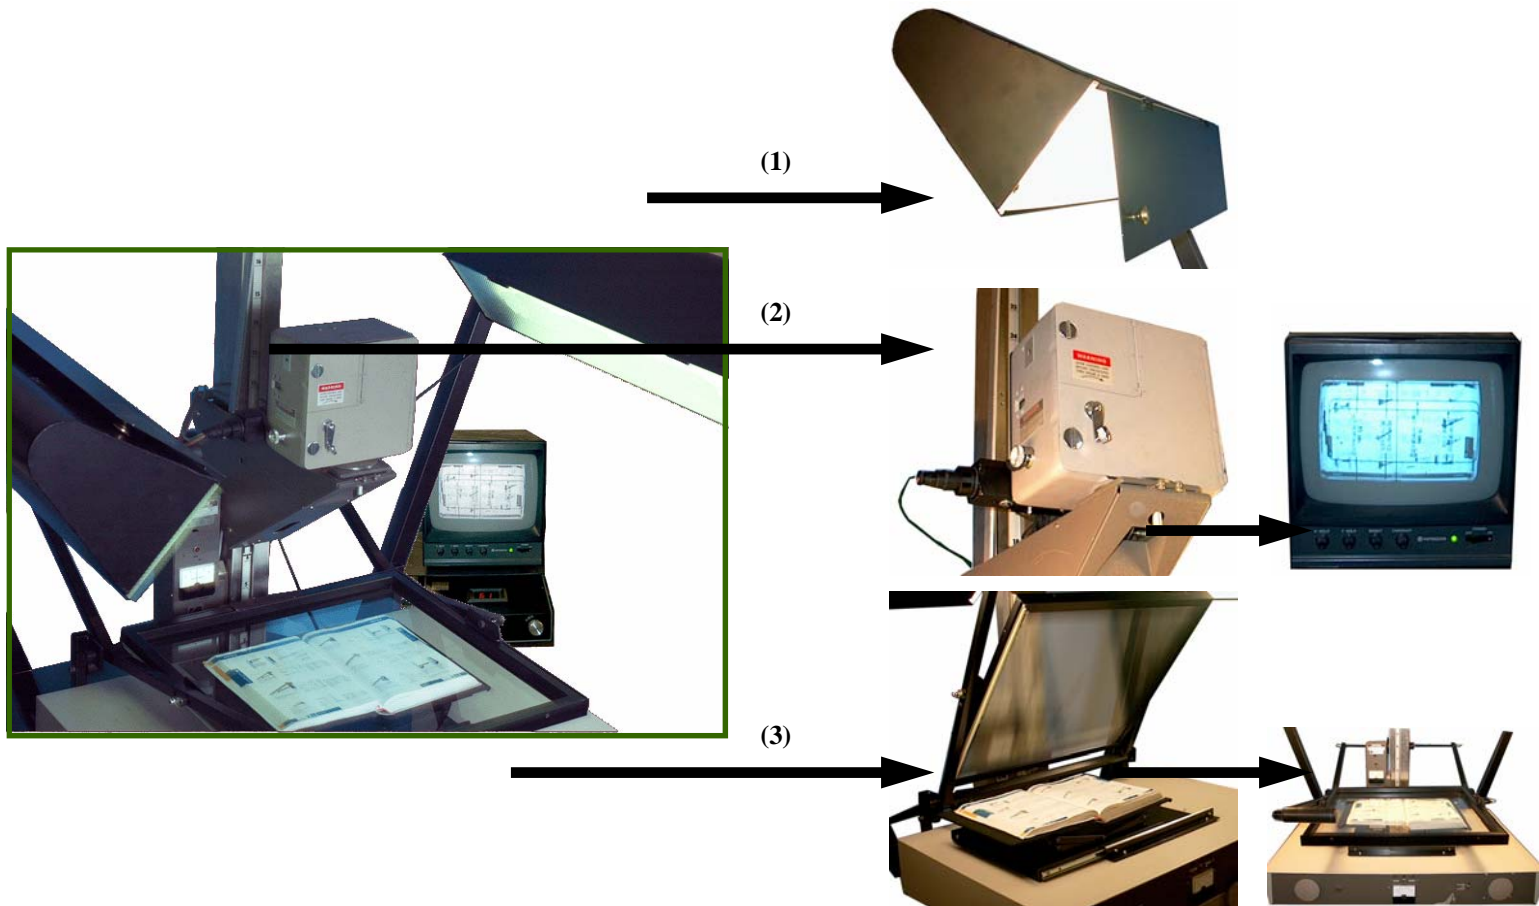

MRD CAMERA UPGRADES

ICAM BRINGS THE MRD INTO THE 21ST CENTURY

- (1) The addition of **high frequency cold fluorescent lighting** has the following benefits.
 - a) Lower working light levels. Prolonged lamp life and reduced power consumption
 - b) Cooler temperatures for both operator and documents.
 - c) Better contrast and reduced glare gives improved resolution.
 - d) Fully controllable, using existing MRD light sensor and a digital display.
- (2) **Through the lens video document alignment.** Removes the finder light function and replaces it with constant display of the document on a video monitor. The integral masking and pull through functions remain fully operational.
- (3) **Counter balanced top glass, book cradle and integrated book shuttle.** This low profile unit provides convenient and gentle book handling .